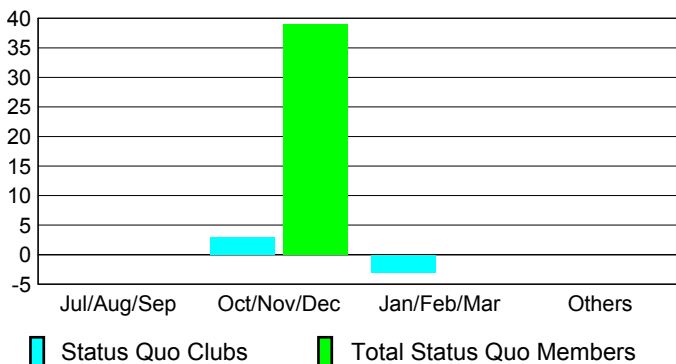

Club Results 2008-2009

Goal, New, Dropped, Gain/Loss

Comparison of Club Gain/Loss

Current Year Compared to the Previous Year

YTD Status Quo Clubs 2008-2009

Status Quo Clubs Compared to Status Quo Members

MEMBERSHIP

Membership Results 2008-2009

Membership 2007-2008

Month	Net Memb Goal	Actual New Memb	Actual Dropped Memb	Gain/Loss of Memb	Gain/Loss of Memb
Jul/Aug/Sep	0	45	-82	-37	-17
Oct/Nov/Dec	40	20	-53	-33	-21
Jan/Feb/Mar	50	118	-46	72	23
Apr/May/June	60	95	-124	-29	16
Totals	150	278	-305	-27	1