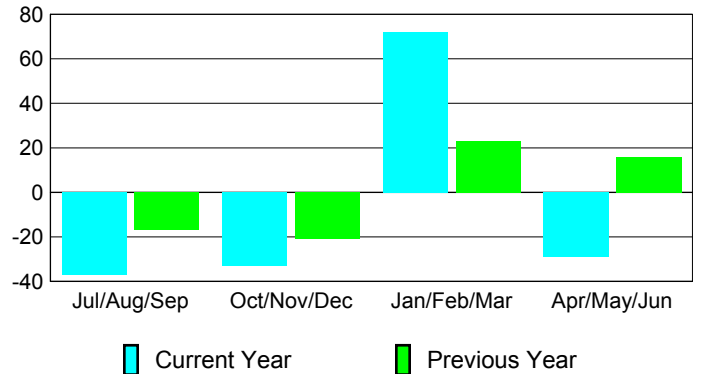

Membership Results 2008-2009

Membership 2007-2008

Month	Net Memb Goal	Actual New Memb	Actual Dropped Memb	Gain/Loss of Memb	Gain/Loss of Memb
Jul/Aug/Sep	0	45	-82	-37	-17
Oct/Nov/Dec	40	20	-53	-33	-21
Jan/Feb/Mar	50	118	-46	72	23
Apr/May/June	60	95	-124	-29	16
Totals	150	278	-305	-27	1

Membership Results 2008-2009

Goal, New, Dropped, Gain/Loss

Comparison of Membership Gain/Loss

Current Year Compared to the Previous Year

Gender Comparison 2008-2009

Male

Female