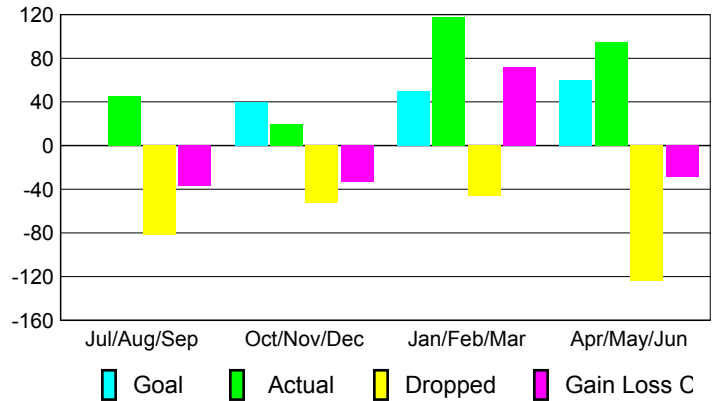

Membership Results 2008-2009

Goal, New, Dropped, Gain/Loss

Comparison of Membership Gain/Loss

Current Year Compared to the Previous Year