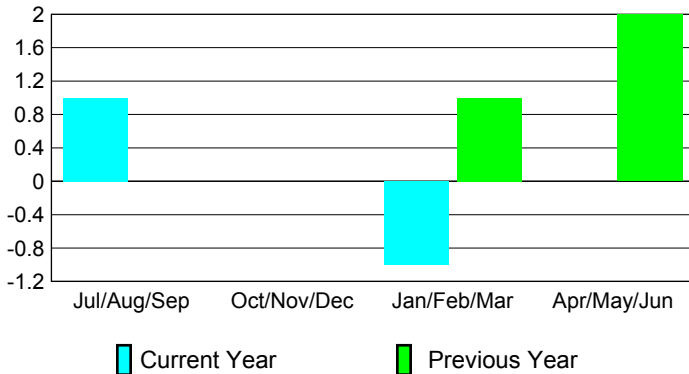

2008-2009 GMT Quarterly Report for District (or Undistricted) **District 118 E**

GMT: **HOWARD PATRICK LEE**

Location: **TURKEY**

GMT CA: **4**

CLUBS

Club Results 2008-2009

Clubs 2007-2008

Month	New Club Goal	Actual New Clubs	Actual Dropped Clubs	Gain/Loss of Clubs	Gain/Loss of Clubs
Jul/Aug/Sep	0	1	0	1	0
Oct/Nov/Dec	0	0	0	0	0
Jan/Feb/Mar	1	-1	0	-1	1
Apr/May/June	2	3	-3	0	2
Totals	3	3	-3	0	3

Club Results 2008-2009

Goal, New, Dropped, Gain/Loss

Comparison of Club Gain/Loss

Current Year Compared to the Previous Year

YTD Status Quo Clubs 2008-2009

Status Quo Clubs Compared to Status Quo Members

MEMBERSHIP