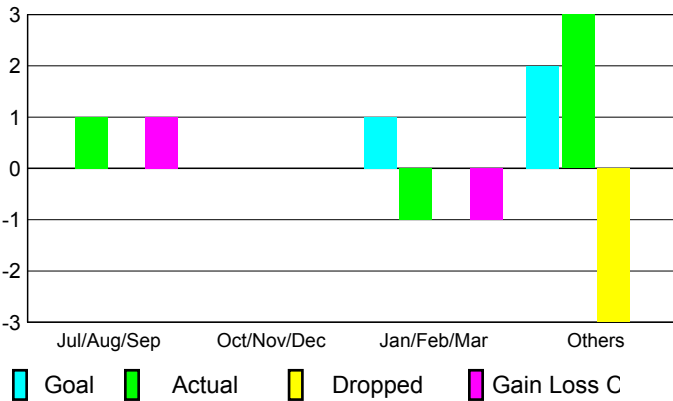

2008-2009 GMT Quarterly Report for District (or Undistricted) **District 118 E**

GMT: **HOWARD PATRICK LEE**

Location: **TURKEY**

GMT CA: **4**

CLUBS

Club Results 2008-2009

Clubs 2007-2008

Month	New Club Goal	Actual New Clubs	Actual Dropped Clubs	Gain/Loss of Clubs	Gain/Loss of Clubs
Jul/Aug/Sep	0	1	0	1	0
Oct/Nov/Dec	0	0	0	0	0
Jan/Feb/Mar	1	-1	0	-1	1
Apr/May/June	2	3	-3	0	2
Totals	3	3	-3	0	3

Club Results 2008-2009

Goal, New, Dropped, Gain/Loss

Comparison of Club Gain/Loss

Current Year Compared to the Previous Year

YTD Status Quo Clubs 2008-2009

Status Quo Clubs Compared to Status Quo Members

MEMBERSHIP

Membership Results 2008-2009

Membership 2007-2008

Month	Net Memb Goal	Actual New Memb	Actual Dropped Memb	Gain/Loss of Memb	Gain/Loss of Memb
Jul/Aug/Sep	0	45	-82	-37	-17
Oct/Nov/Dec	40	20	-53	-33	-21
Jan/Feb/Mar	50	118	-46	72	23
Apr/May/June	60	95	-124	-29	16
Totals	150	278	-305	-27	1